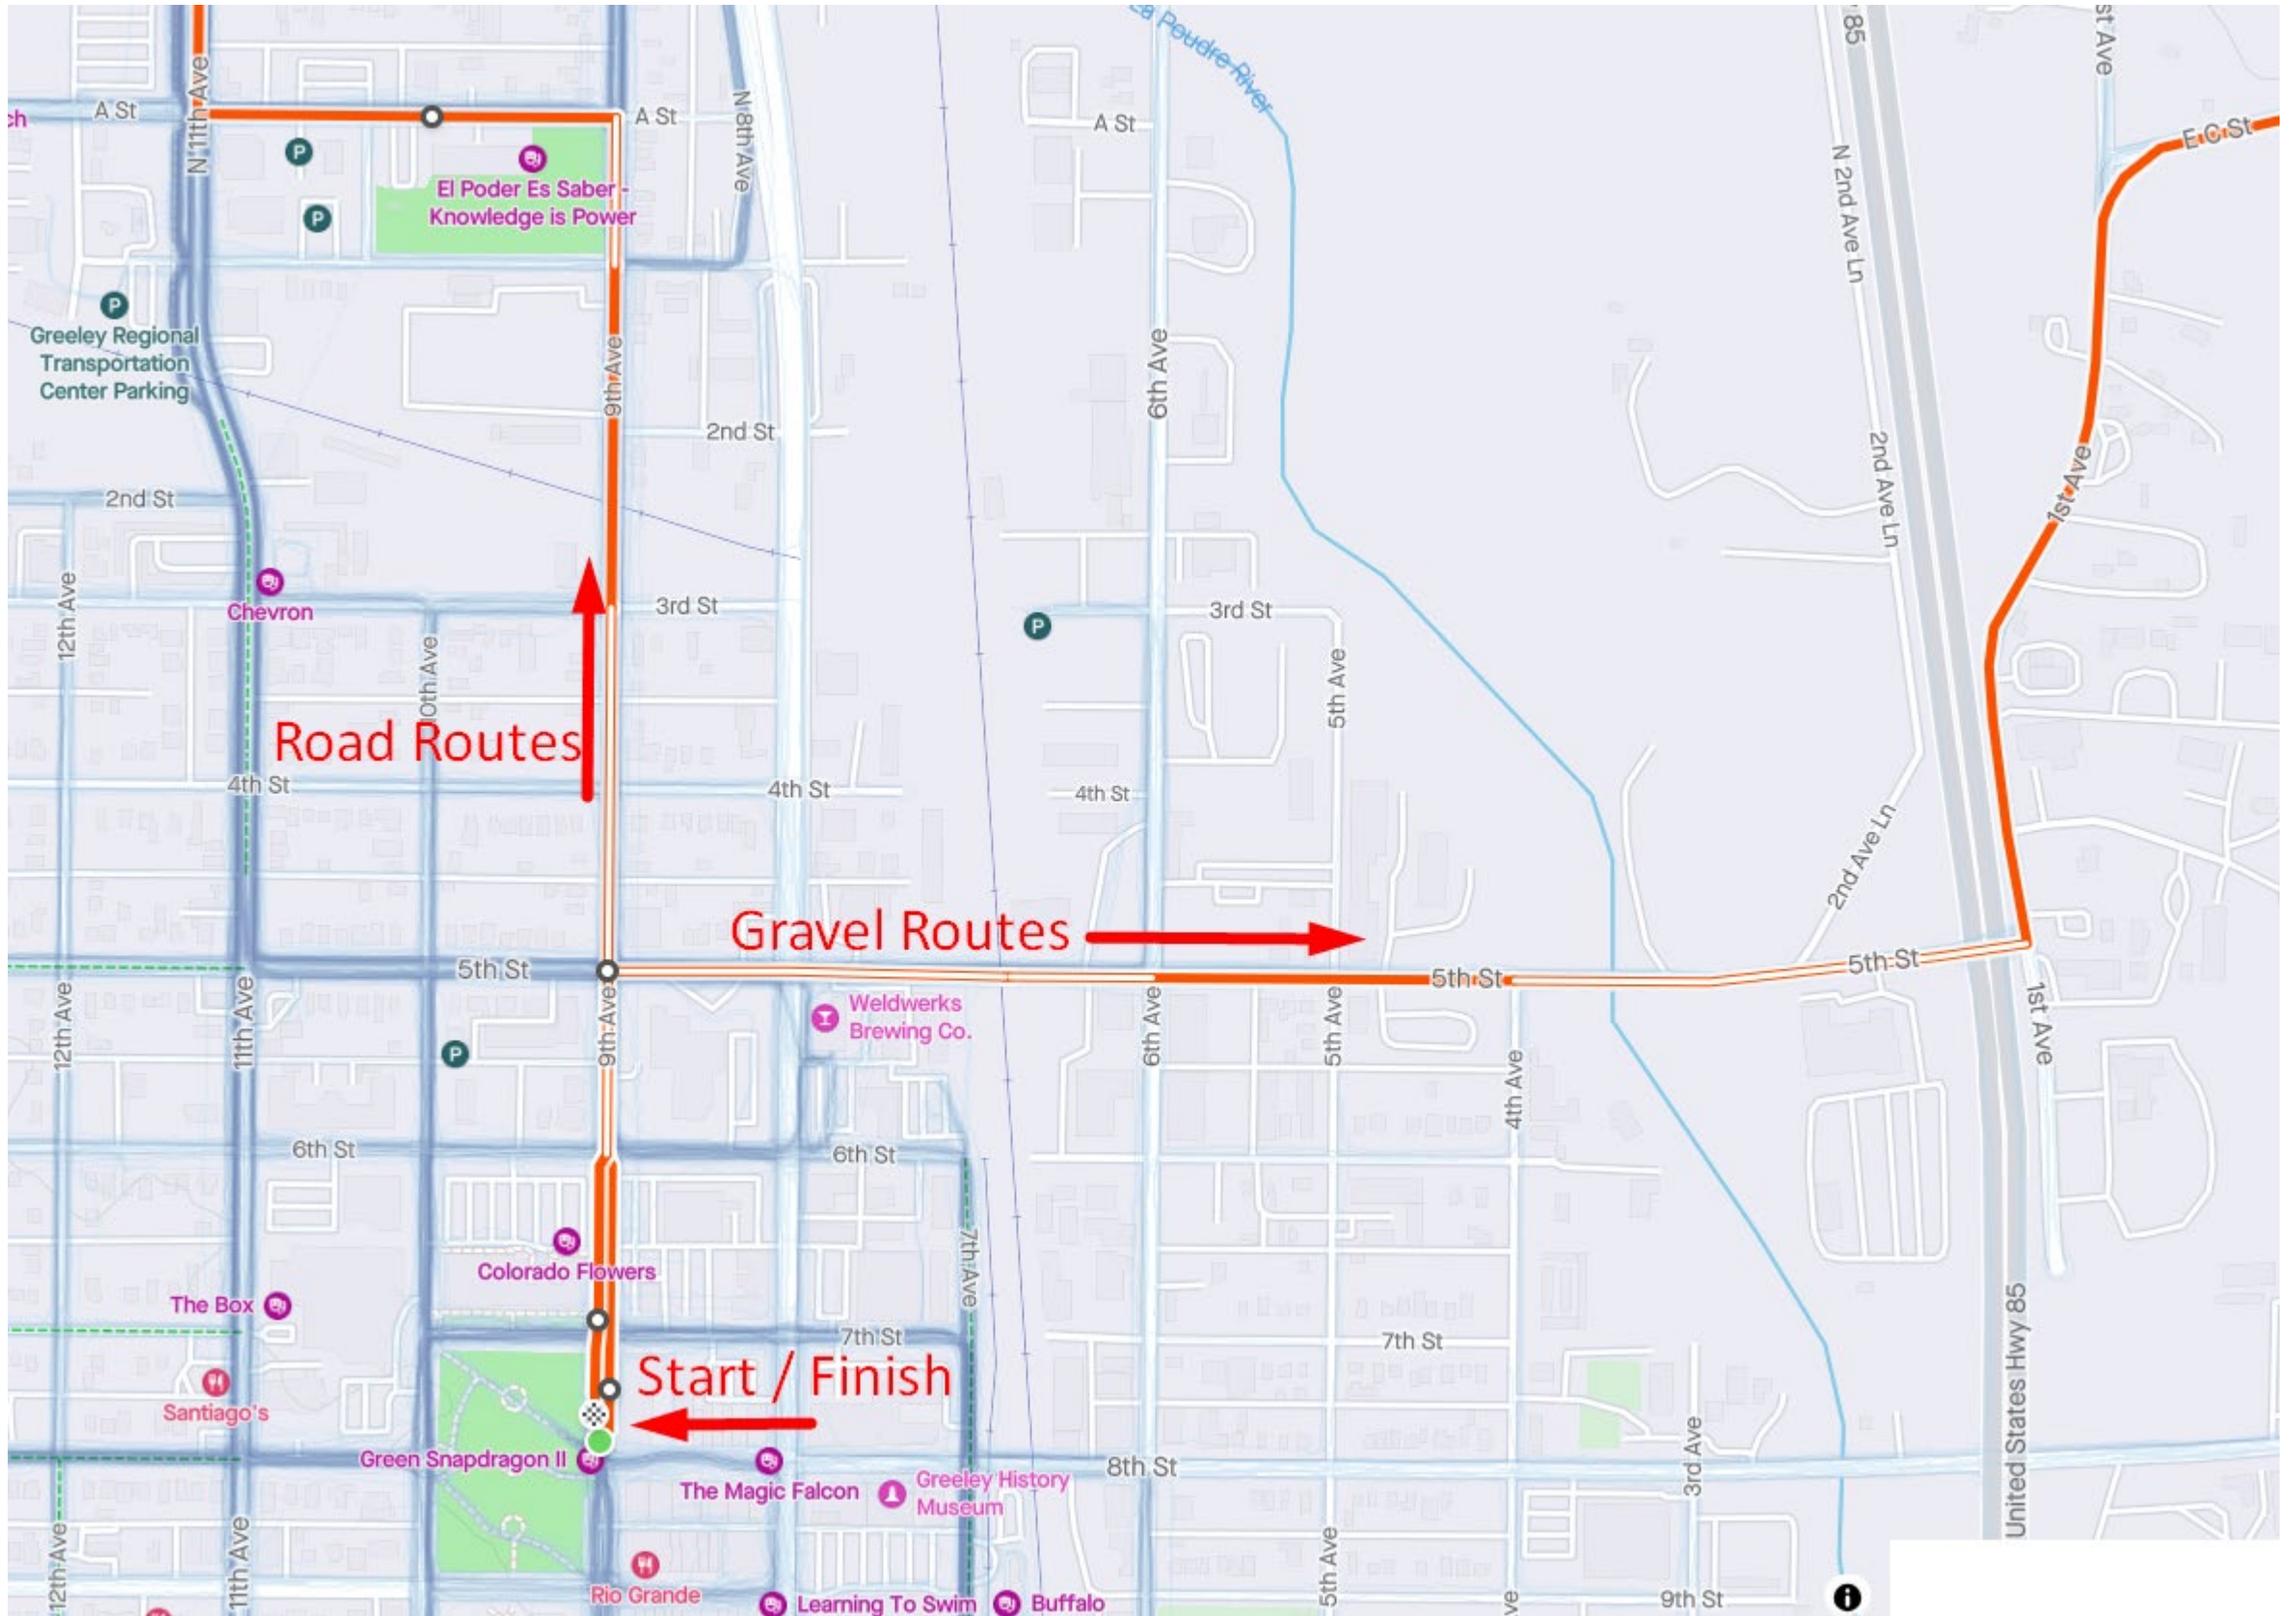

50 Mile Gravel –

East out of Greeley near airport to Gill, North to County Rd 76, West to North Eaton, join the Rails to Trails outside of Eaton to County Rd 29, South on 29 to O St, south jog to 71st Ave to C St near Northridge High School and back to Poudre Trail on 59th. Finish at Lincoln Park.

Start / Finish at Lincoln Park

All Gravel return –
South jog to 71st Ave to C St near Northridge High School and back to Poudre Trail on 59th along C St. Finish at Lincoln Park.