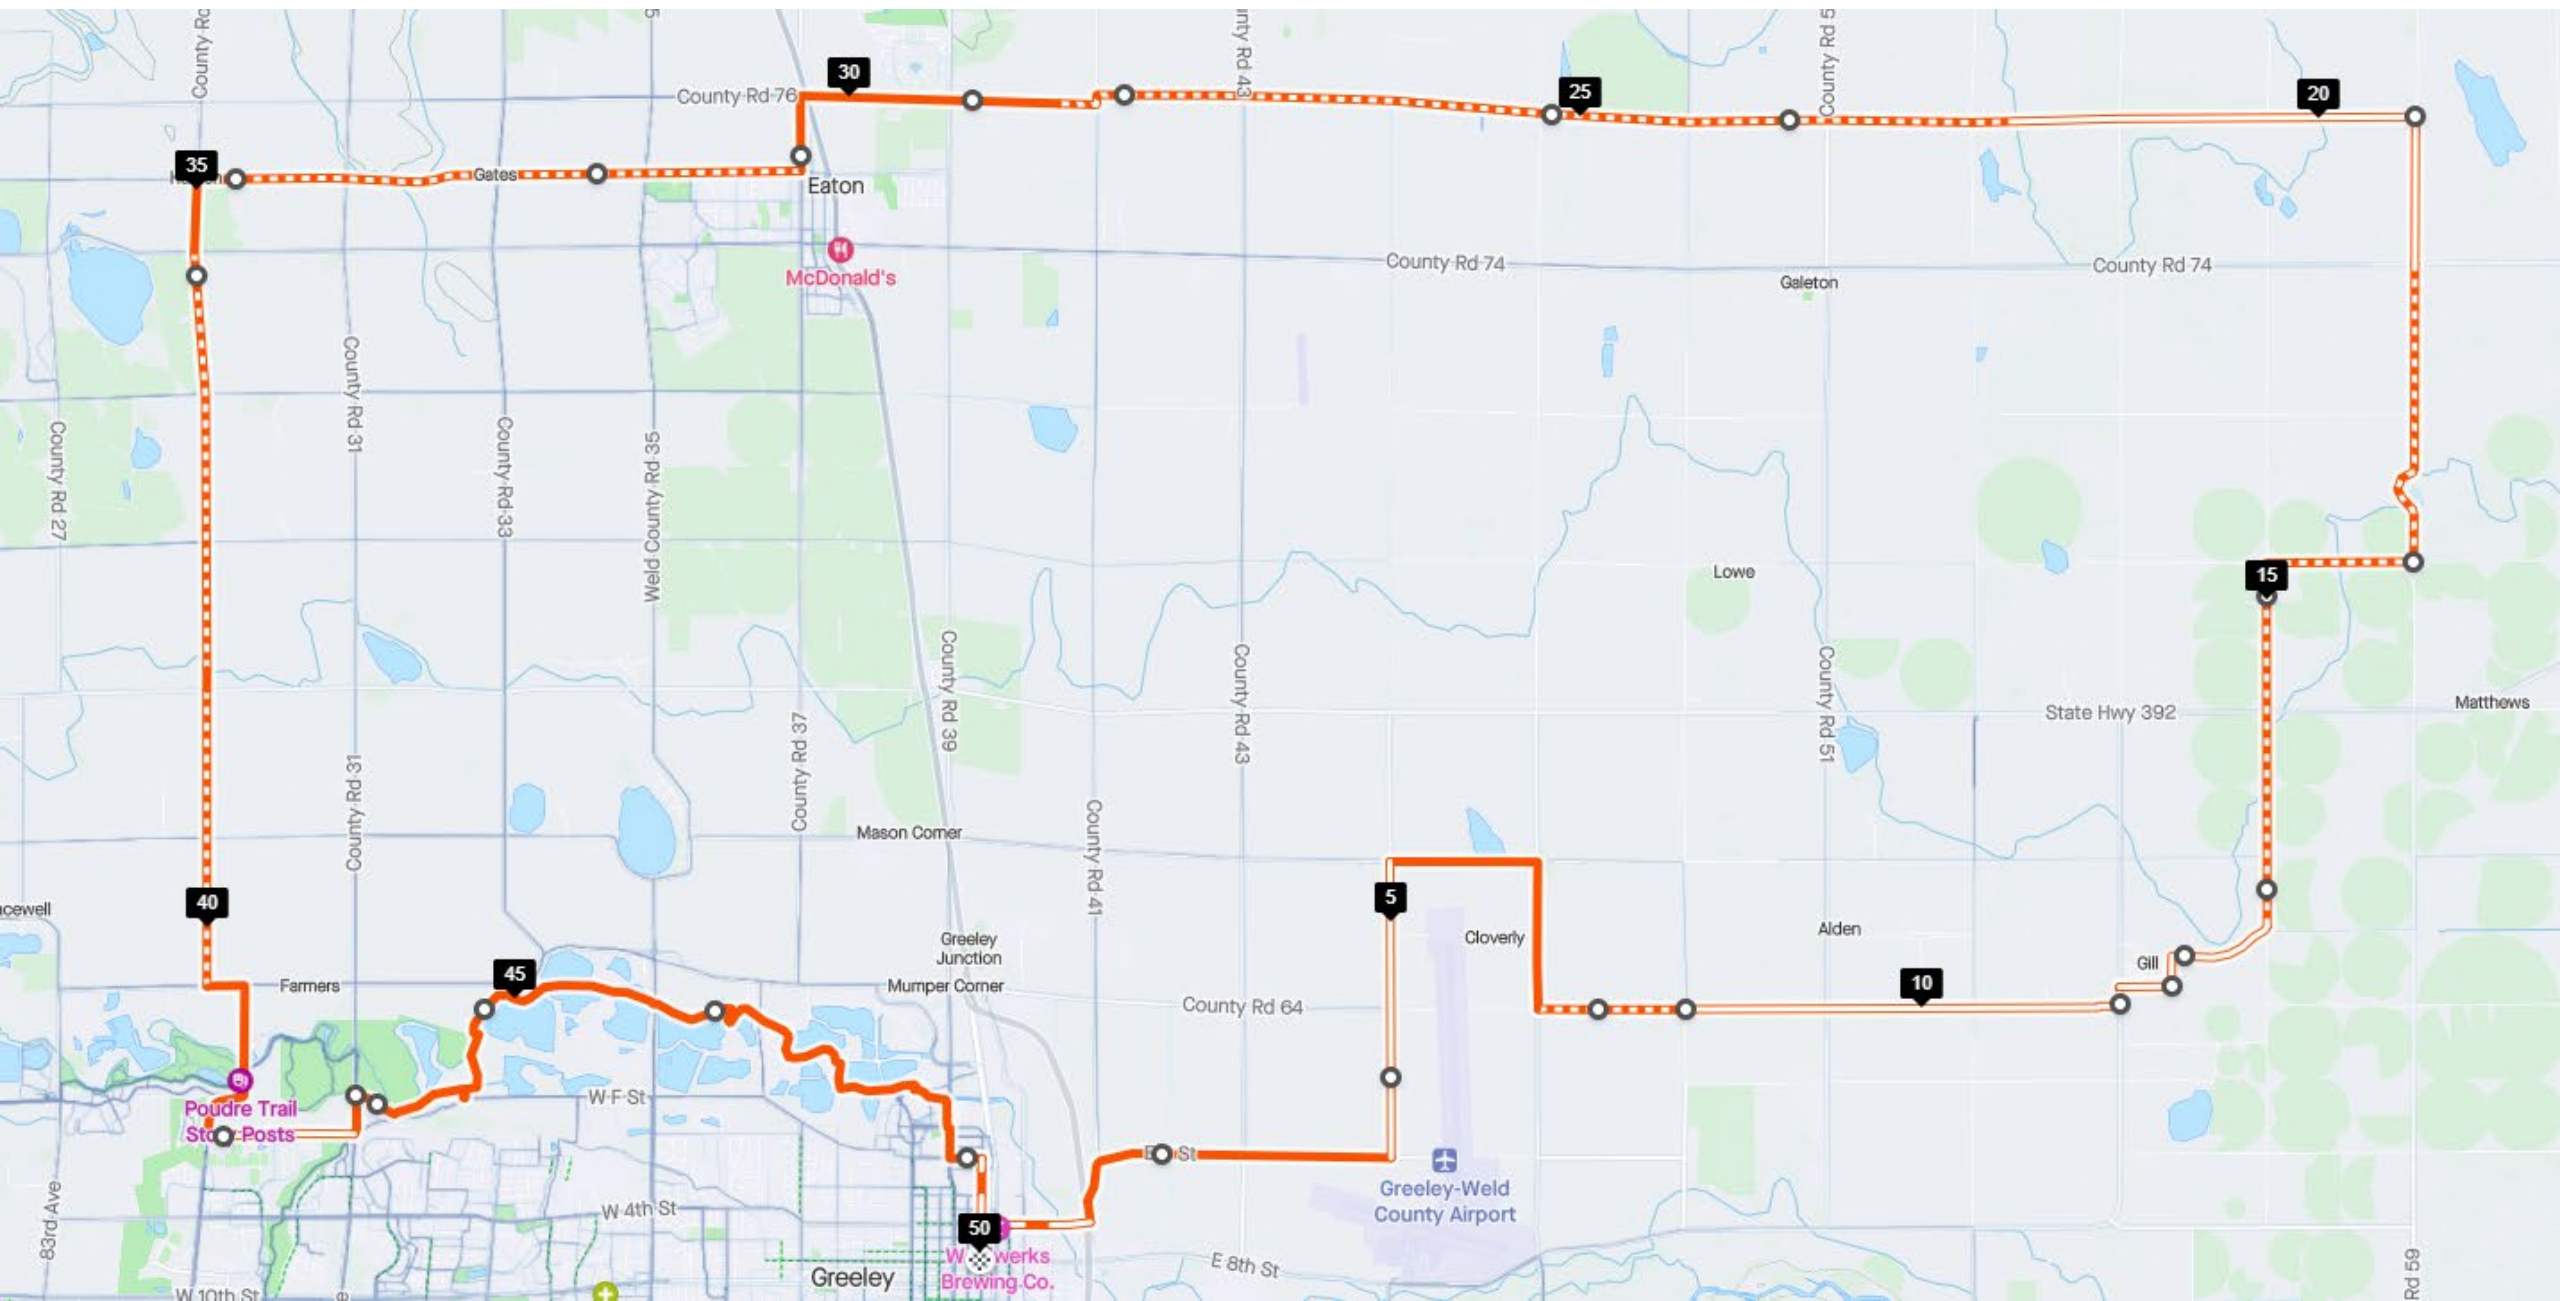

50 Mile Gravel –

East out of Greeley near airport to Gill, North to County Rd 76, West to North Eaton, join the Rails to Trails outside of Eaton to County Rd 29, South on 29 to O St, south jog to 71st Ave to C St near Northridge High School and back to Poudre Trail on 59th. Finish at Lincoln Park.

Start / Finish at Lincoln Park

All Gravel return –
South jog to 71st Ave to C St near Northridge High School and back to Poudre Trail on 59th along C St. Finish at Lincoln Park.