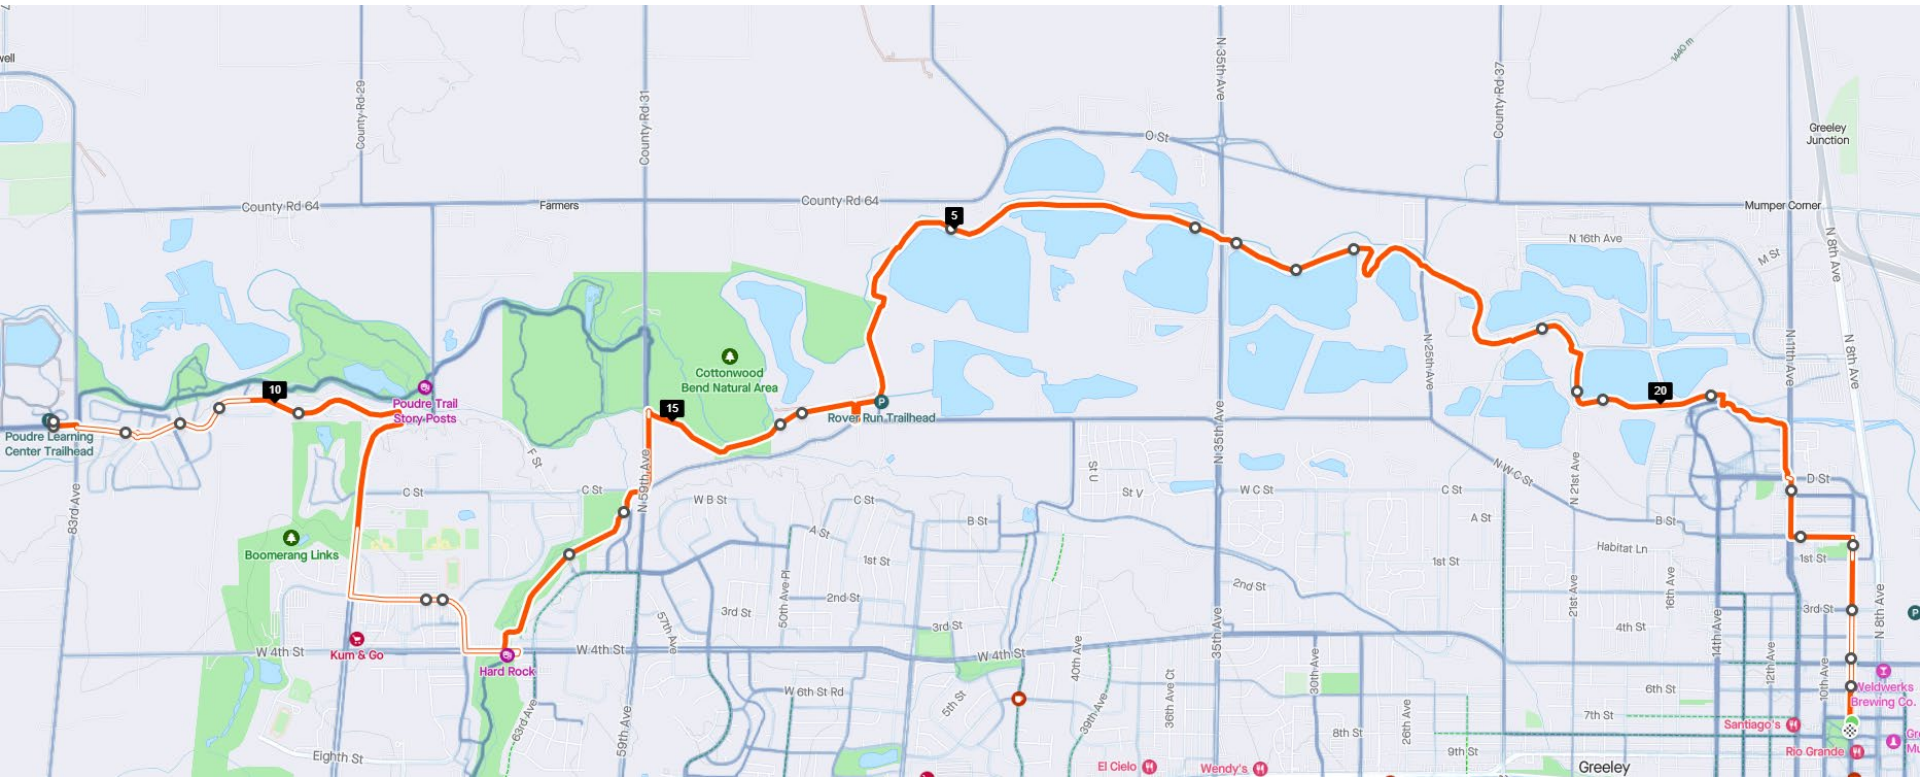

20 Mile Route Route—

Poudre Trail at Island Grove, Sheep Draw Trail & 59th Ave south to 4th St.
Grizzly Dr (66th Ave) to 71st Ave to just north of Northridge High School,
Poudre River Road to Poudre Trail Center

Start / Finish at Lincoln Park