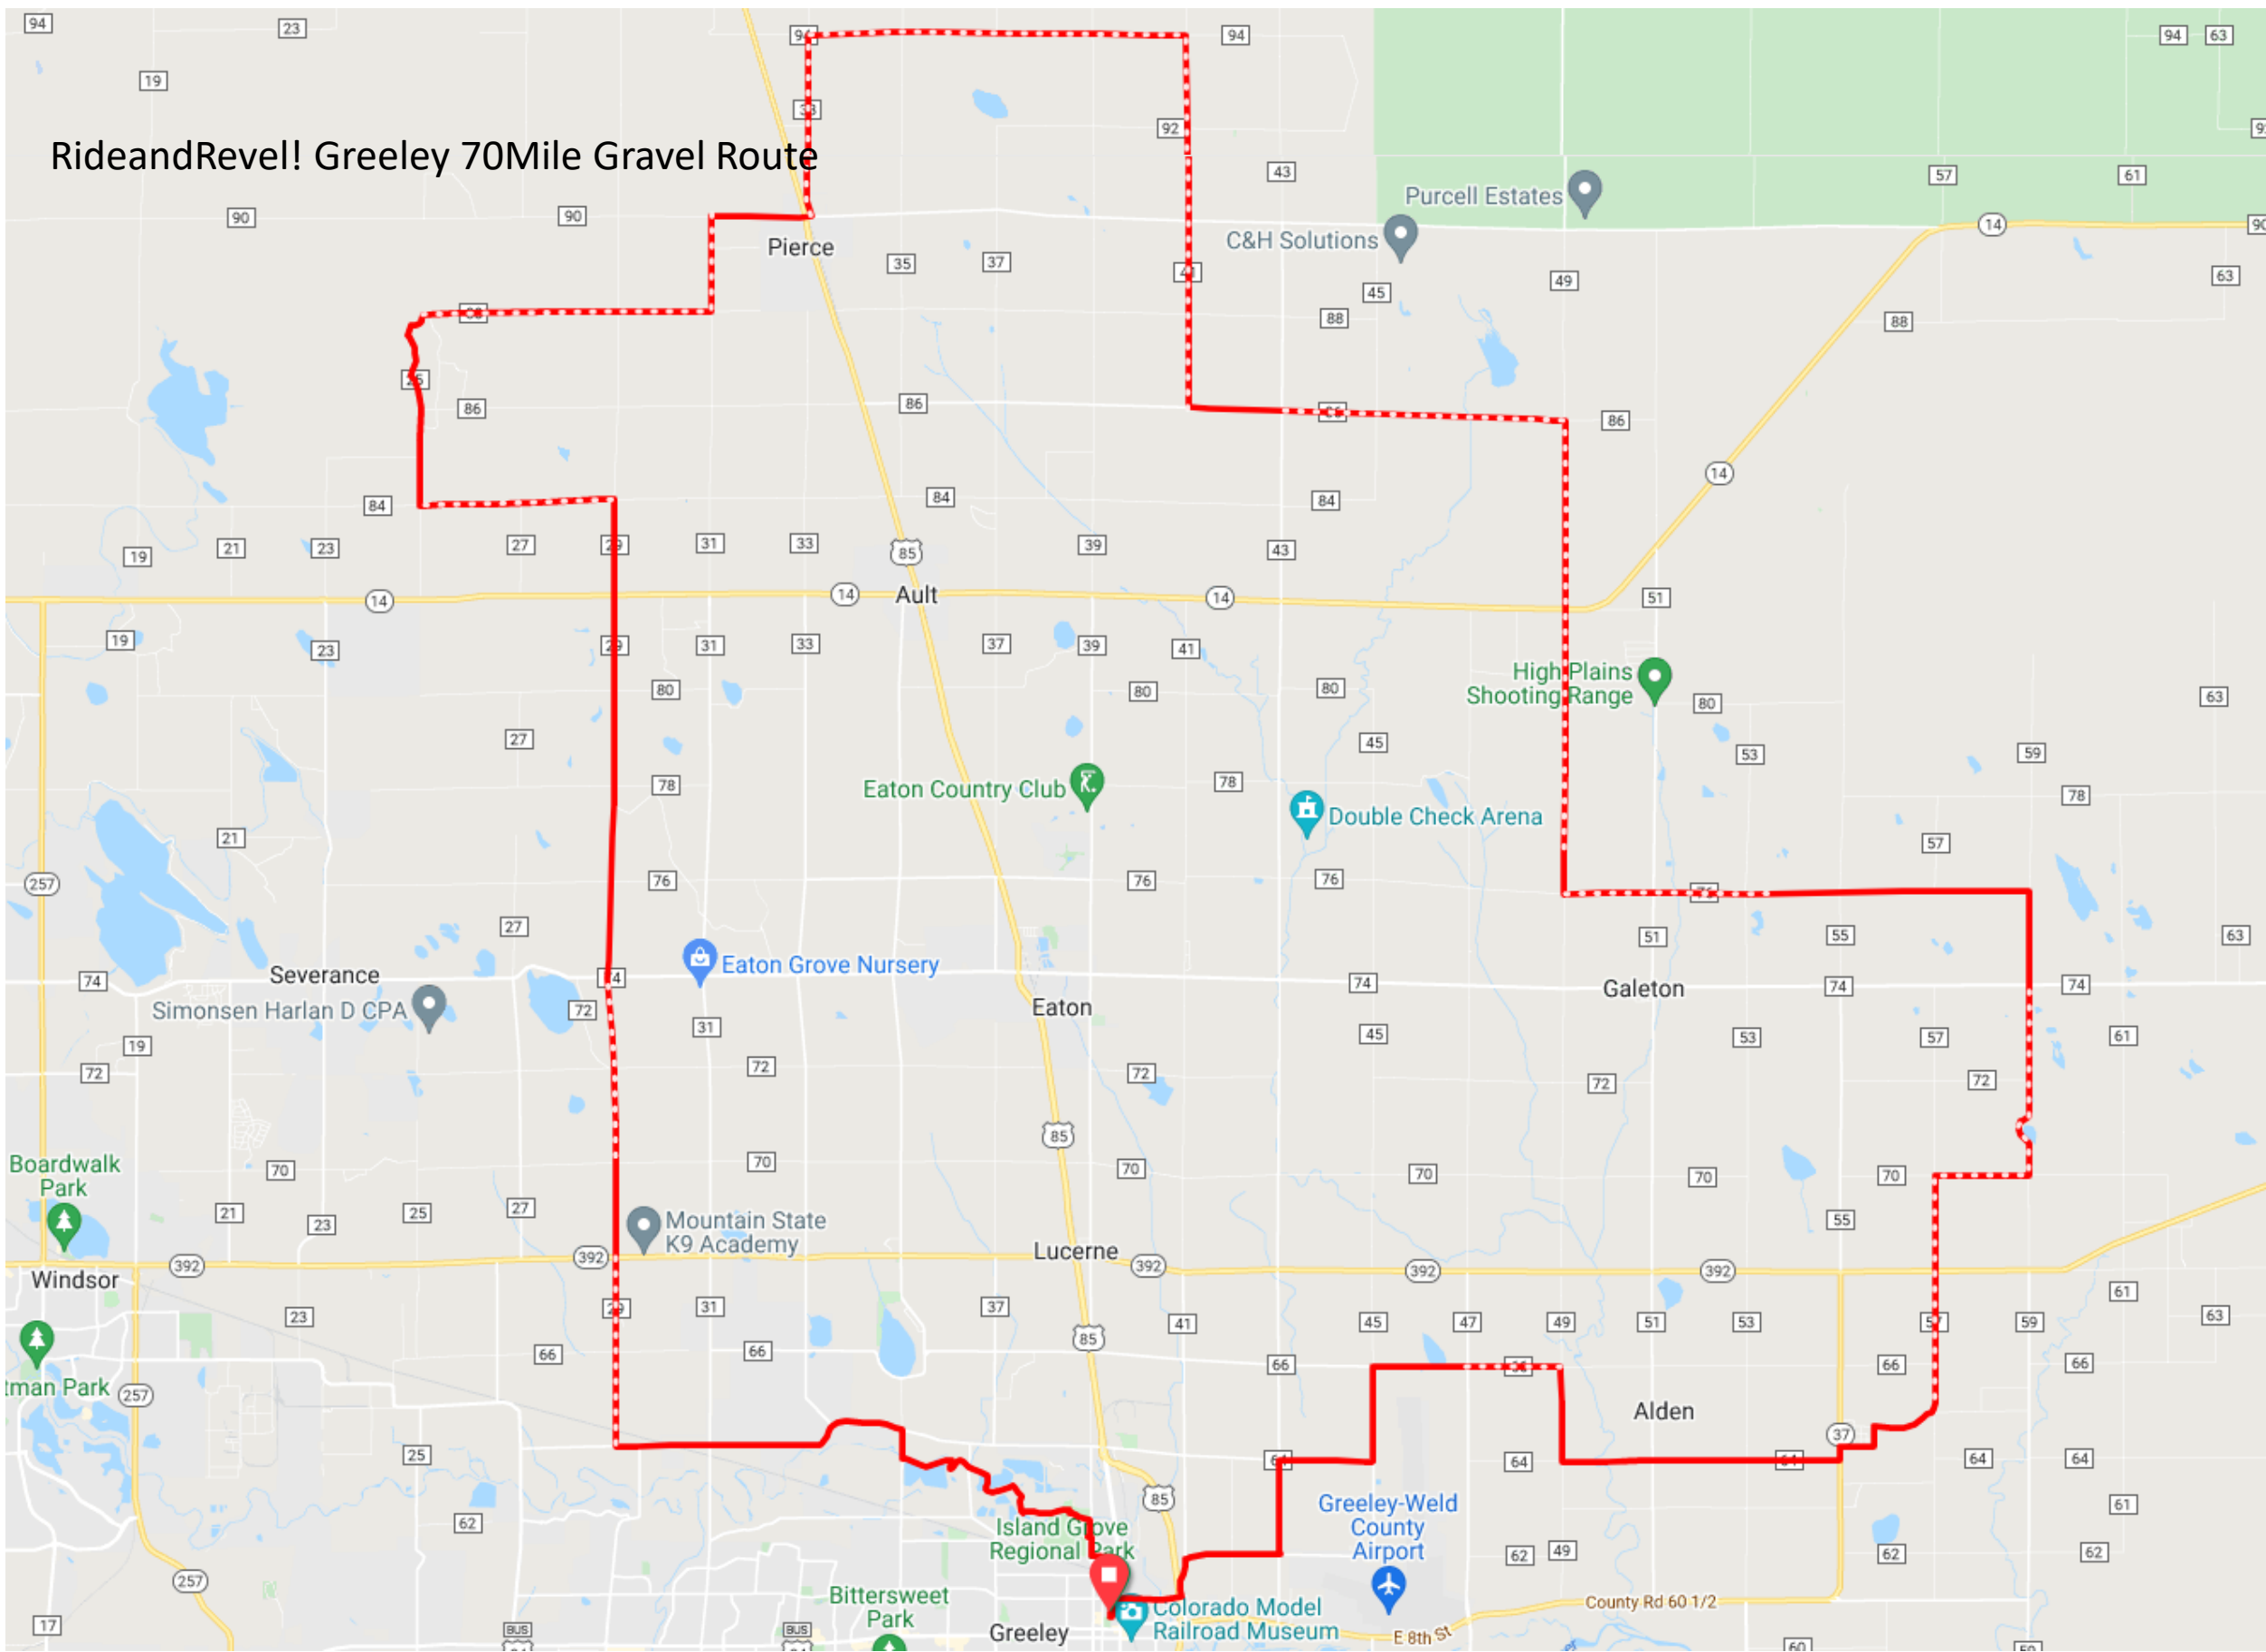

# RideandRevel! Greeley 70Mile Gravel Route

# RideandRevel! Greeley start all routes