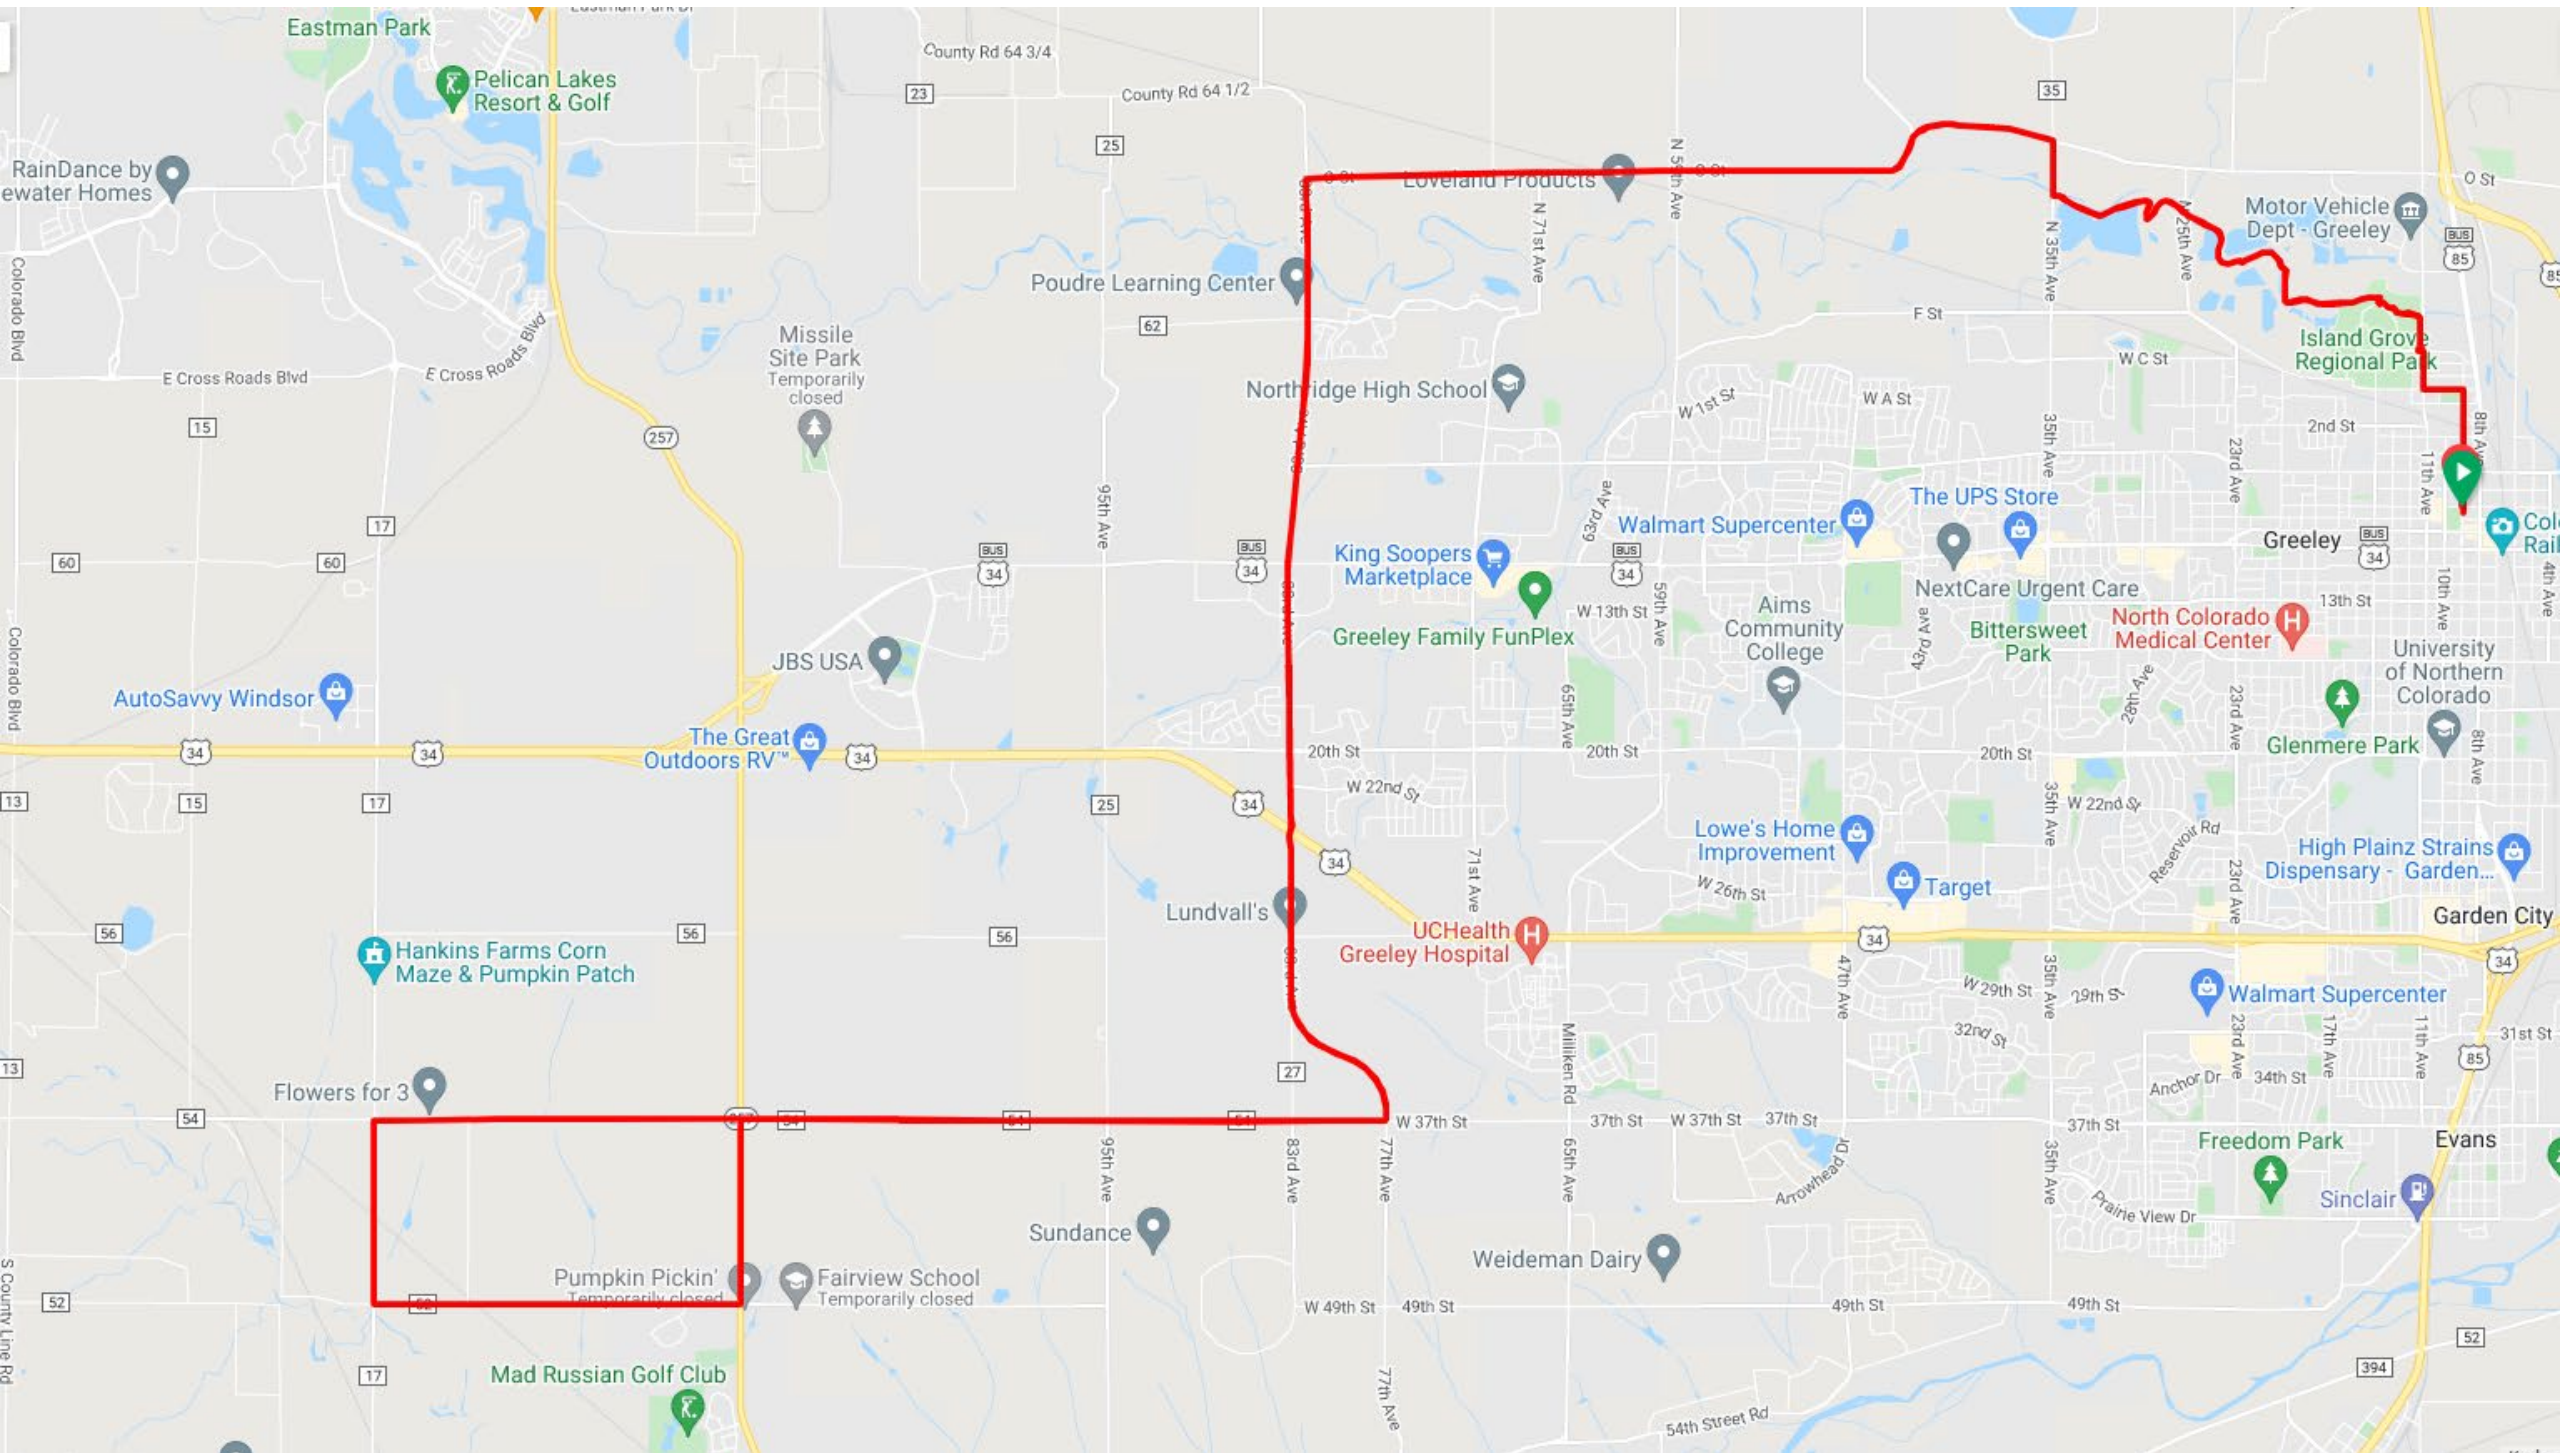

RideandRevel! Greeley 40 Mile Route

RideandRevel! Greeley start all routes