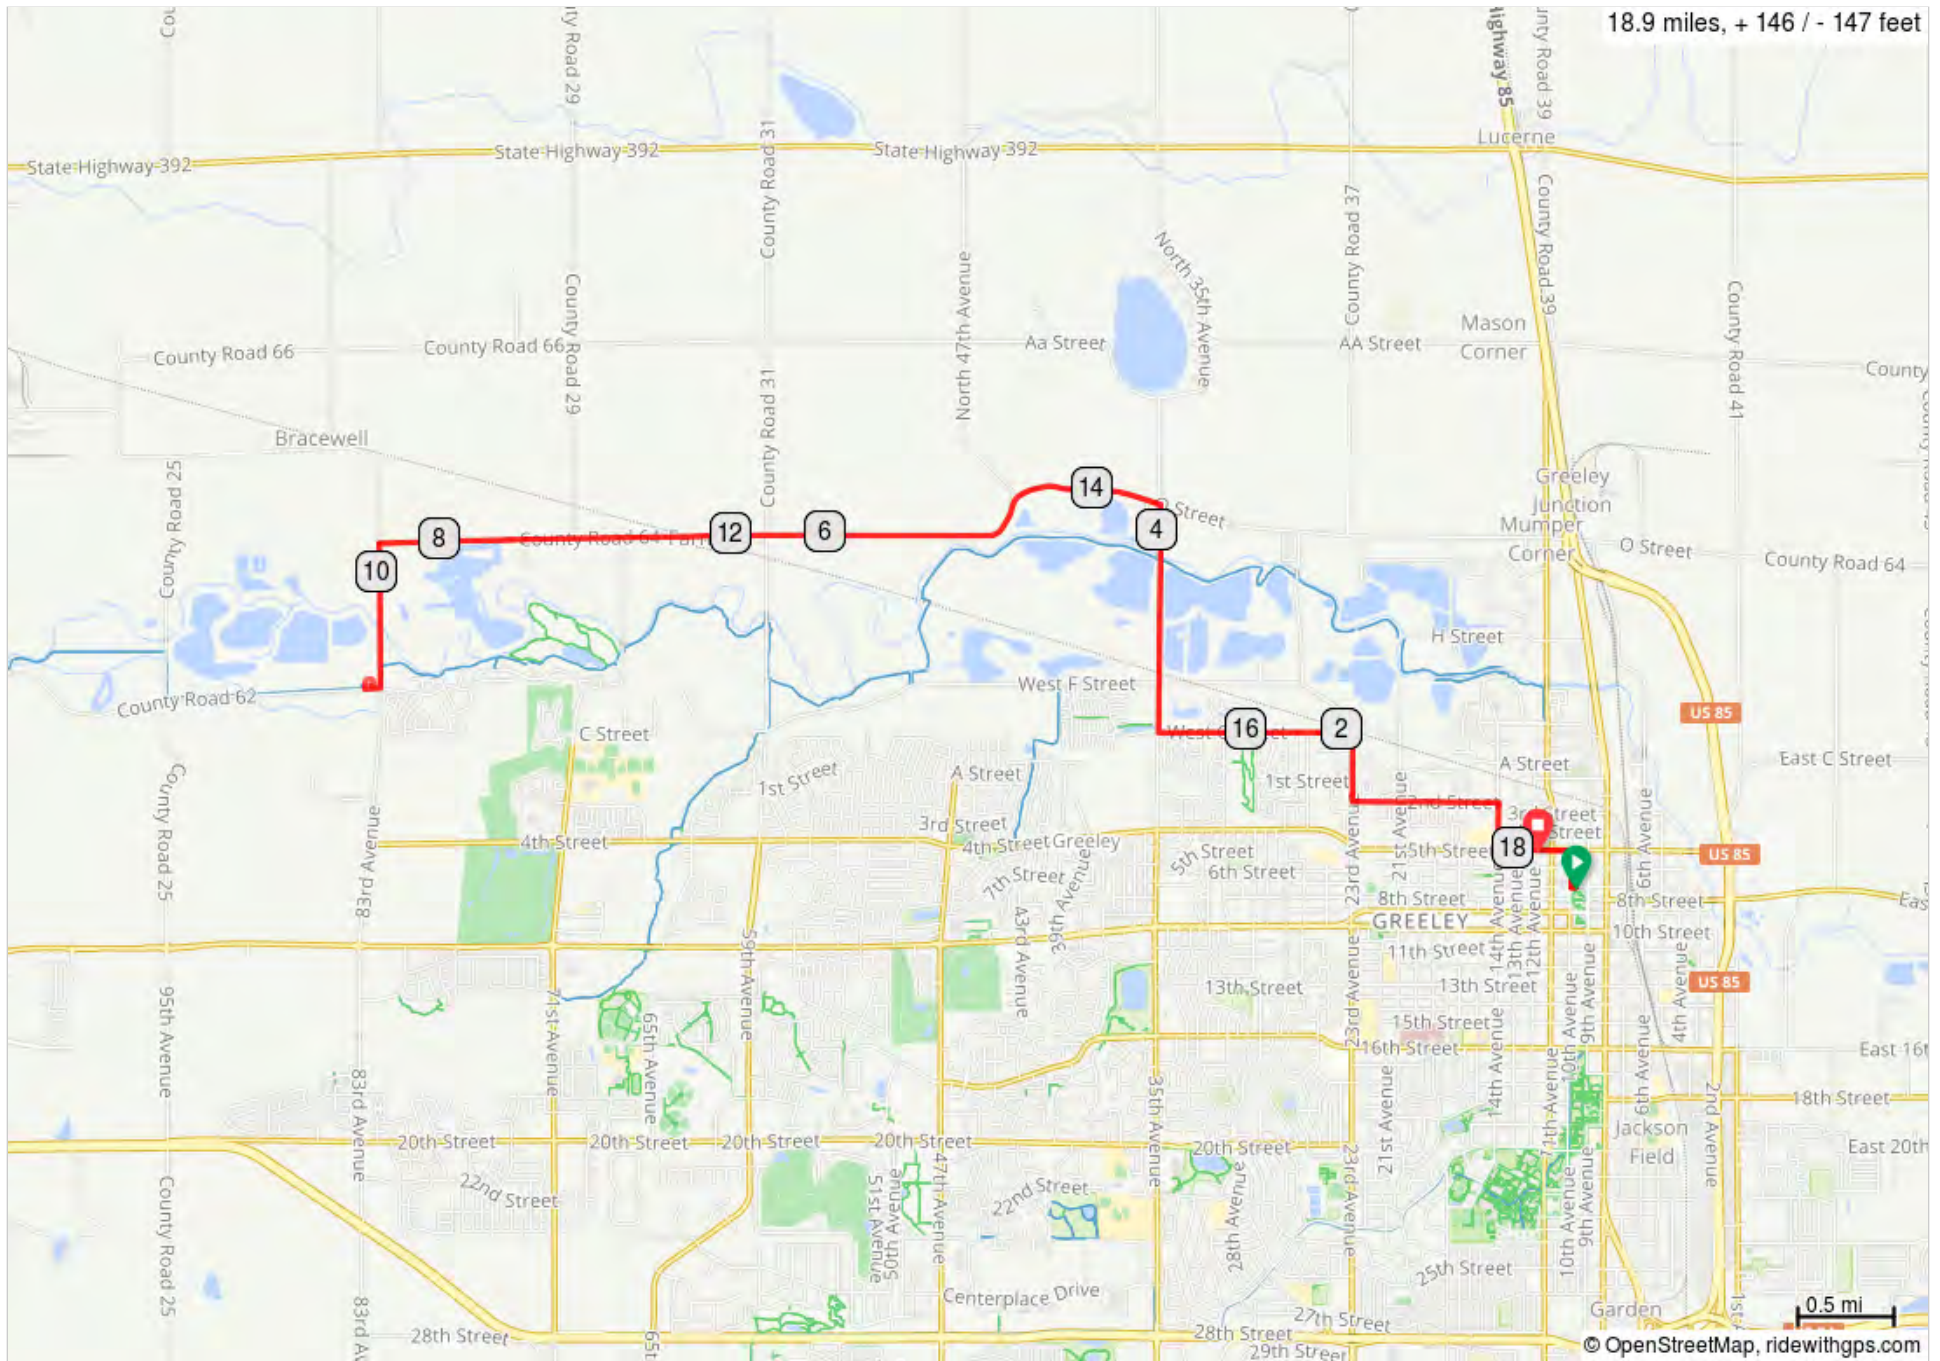

# 20 Mile R&R! - 2019

18.9 miles, + 146 / - 147 feet

## 20 Mile R&amp;R!

18.4 miles

Leg	Dir	Type	Notes	Total
		Start	7th St at Lincoln Park	
0.2	←	Left	Turn left onto 5th St	0.2
0.4	→	Right	Turn right onto 14th Ave	0.6
0.3	←	Left	Turn left onto 2nd St	0.8
0.8	→	Right	Turn right onto 23rd Ave	1.6
0.4	←	Left	Turn left onto W C St	1.9
1.0	→	Right	Turn right onto N 35th Ave	2.9
1.2	←	Left	Turn left onto O St	4.1
4.2	←	Left	Turn left onto 83rd Ave	8.3
0.8	→	Right	Turn right onto W F St	9.1
0.1	→	Right	Turn right at Aid Station	9.1
0.1	←	Left	Turn left onto W F St	9.2
0.1	←	Left	Turn left onto 83rd Ave	9.3
0.8	→	Right	Turn right onto O St	10.1
4.2	→	Right	Turn right onto N 35th Ave	14.2
1.2	←	Left	Turn left onto W C St	15.4
1.0	→	Right	Turn right onto N 23rd Ave	16.4
0.4	←	Left	Turn left onto 2nd St	16.8
0.8	→	Right	Turn right onto 14th Ave	17.5
0.3	←	Left	Turn left onto 5th St	17.8
0.4	→	Right	Turn right onto 10th Ave	18.2
0.2		Finish	7th St at Lincoln Park	18.4