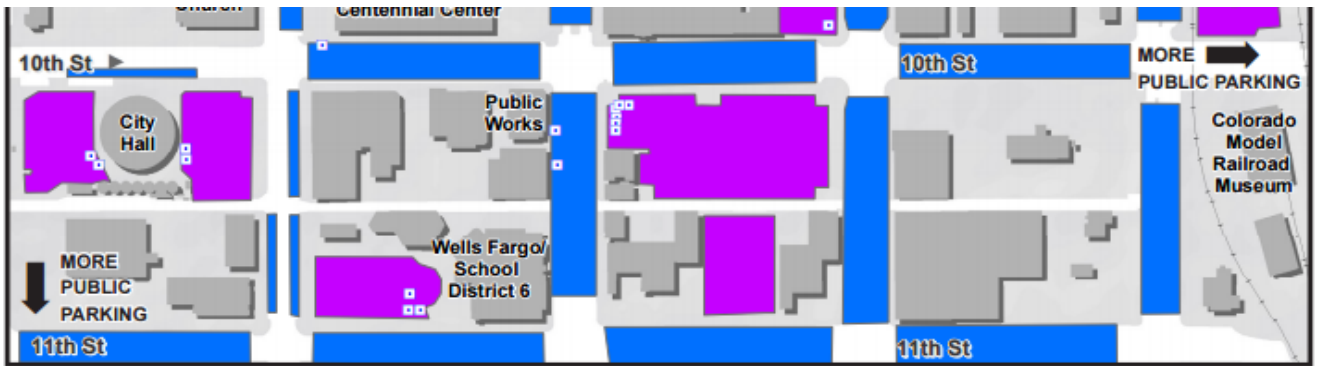

Greeley

Over 1600
FREE
PARKING
LOT SPACES
plus free
on-street
parking

**Building
DOWNTOWN**

**Evening & Weekend
FREE PARKING MAP**

PARKING LOTS
Monday-Friday | 6pm to 7am
Saturday & Sunday | All Day

ON-STREET*
Monday-Friday | 6pm to 7am
Saturday & Sunday | All Day

**ACCESSIBLE
PARKING**

*Unless Otherwise Posted

8-17-16