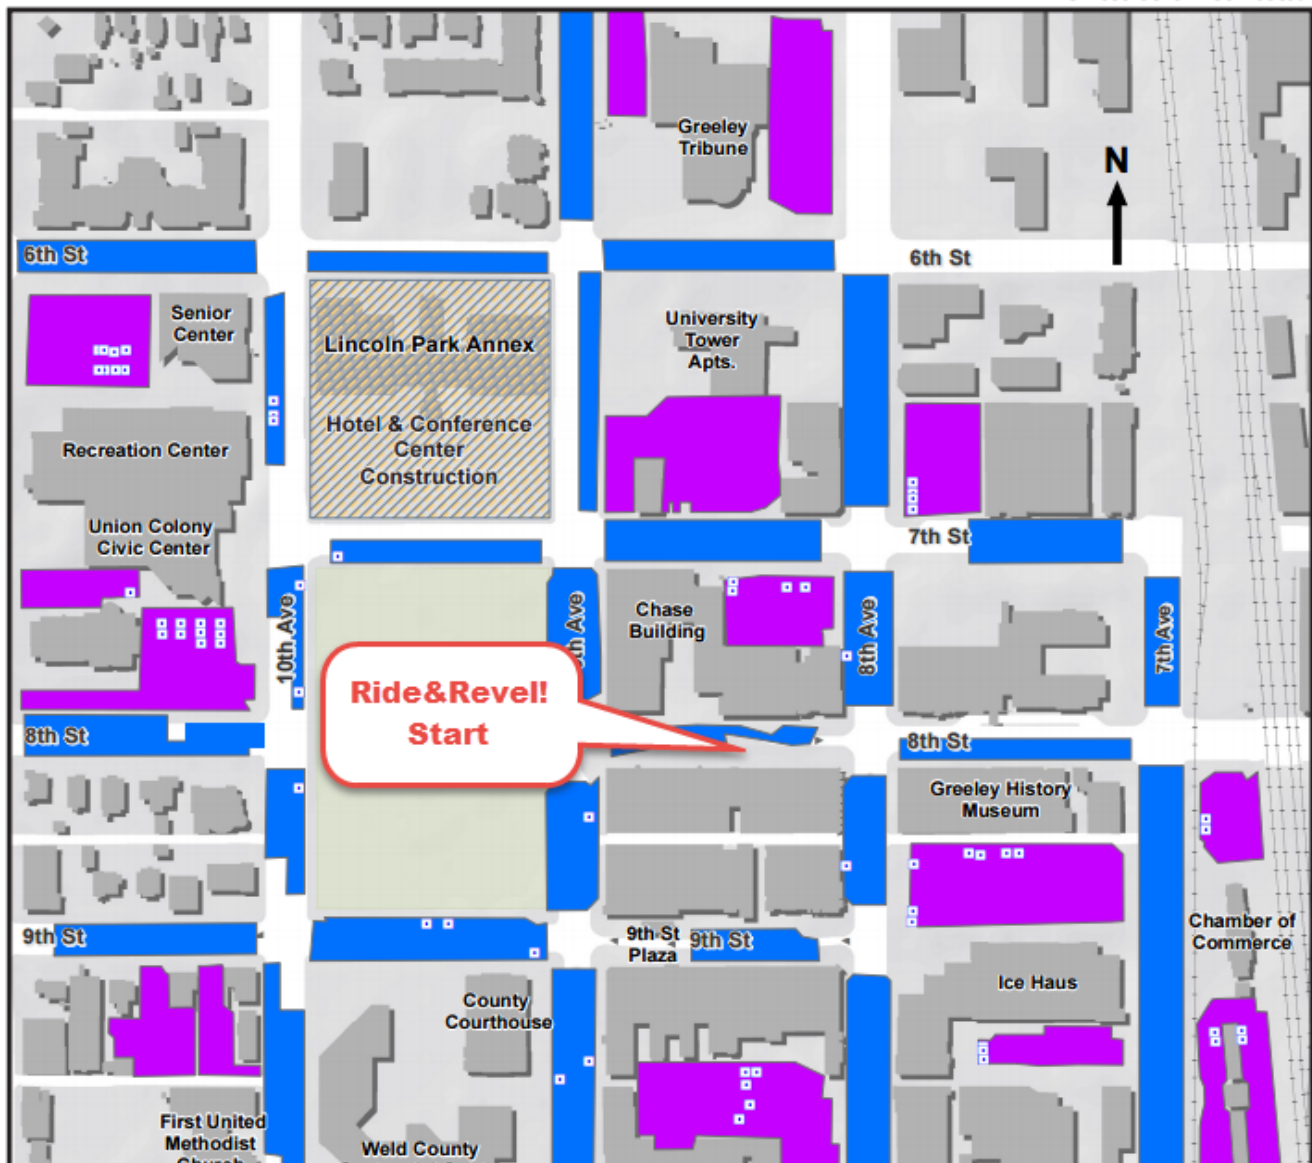

Greeley

Over 1600
FREE
PARKING
LOT SPACES
plus free
on-street
parking

**Building
DOWNTOWN**

**Evening & Weekend
FREE PARKING MAP**

PARKING LOTS
Monday-Friday | 6pm to 7am
Saturday & Sunday | All Day

ON-STREET*
Monday-Friday | 6pm to 7am
Saturday & Sunday | All Day

**ACCESSIBLE
PARKING**

*Unless Otherwise Posted

8-17-16