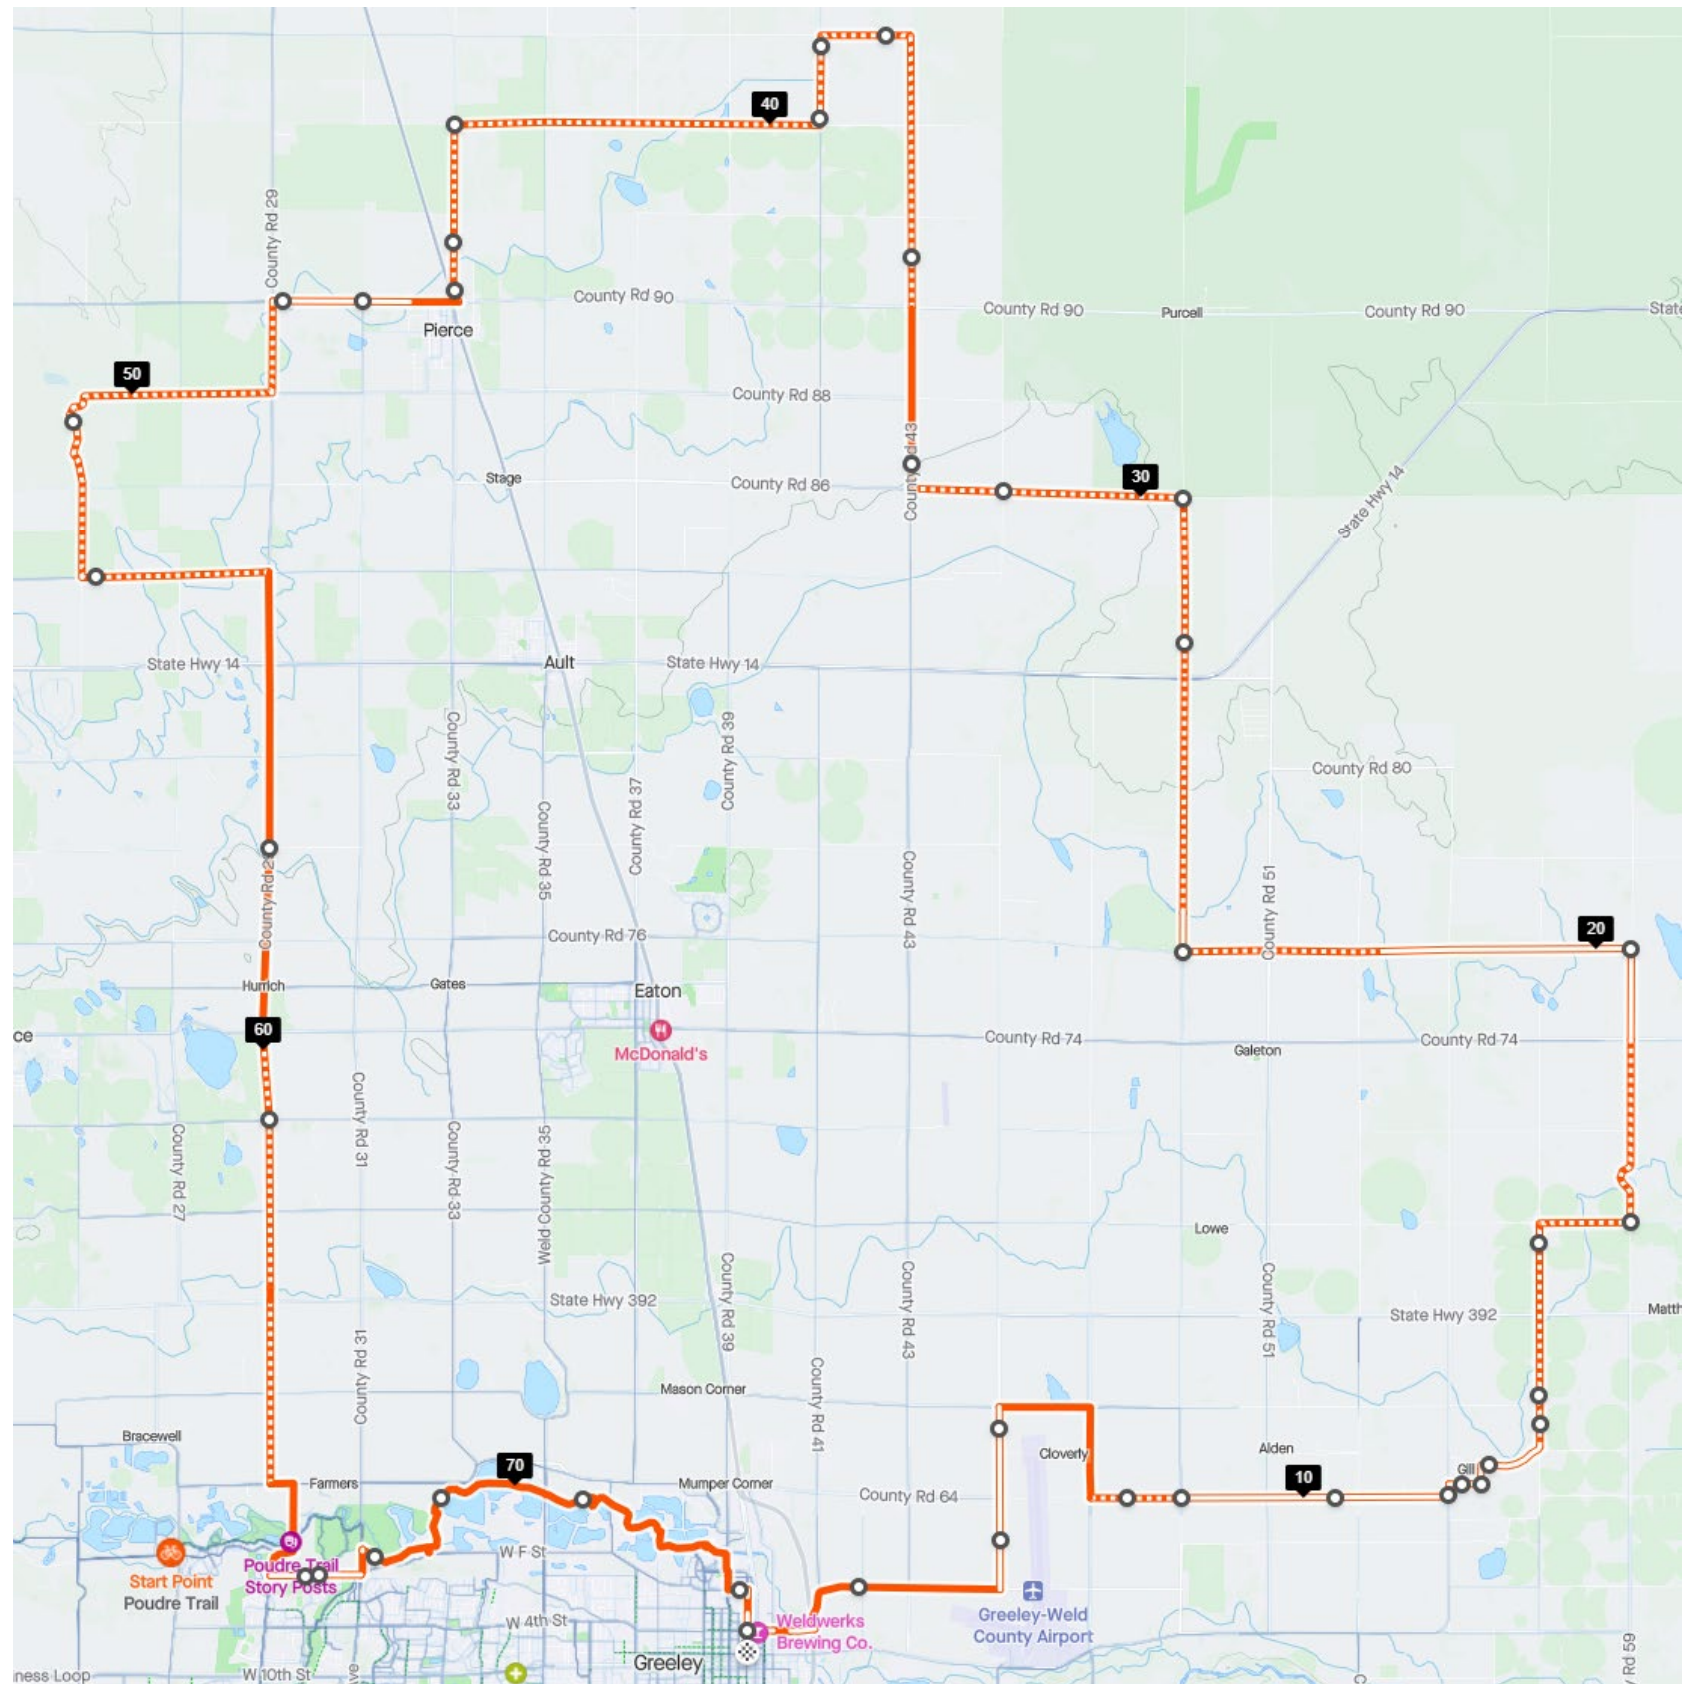

75 Mile Gravel –
East out of Greeley near
airport to Gill, North to
County Rd 76,
west to County Rd 49, north
to County Rd 96, back west on
County Rd 94 to County Rd
33, south to north of Pierce
and west on 90, south on
County Road 25. Then south
on 29 to O St, south jog to 71st
Ave to C St near Northridge
High School and back to
Poudre Trail on 59th. Finish at
Lincoln Park.

Start / Finish at Lincoln Park

All Gravel return –
South jog to 71st Ave to C St near Northridge High School and back to Poudre Trail on 59th along C St. Finish at Lincoln Park.