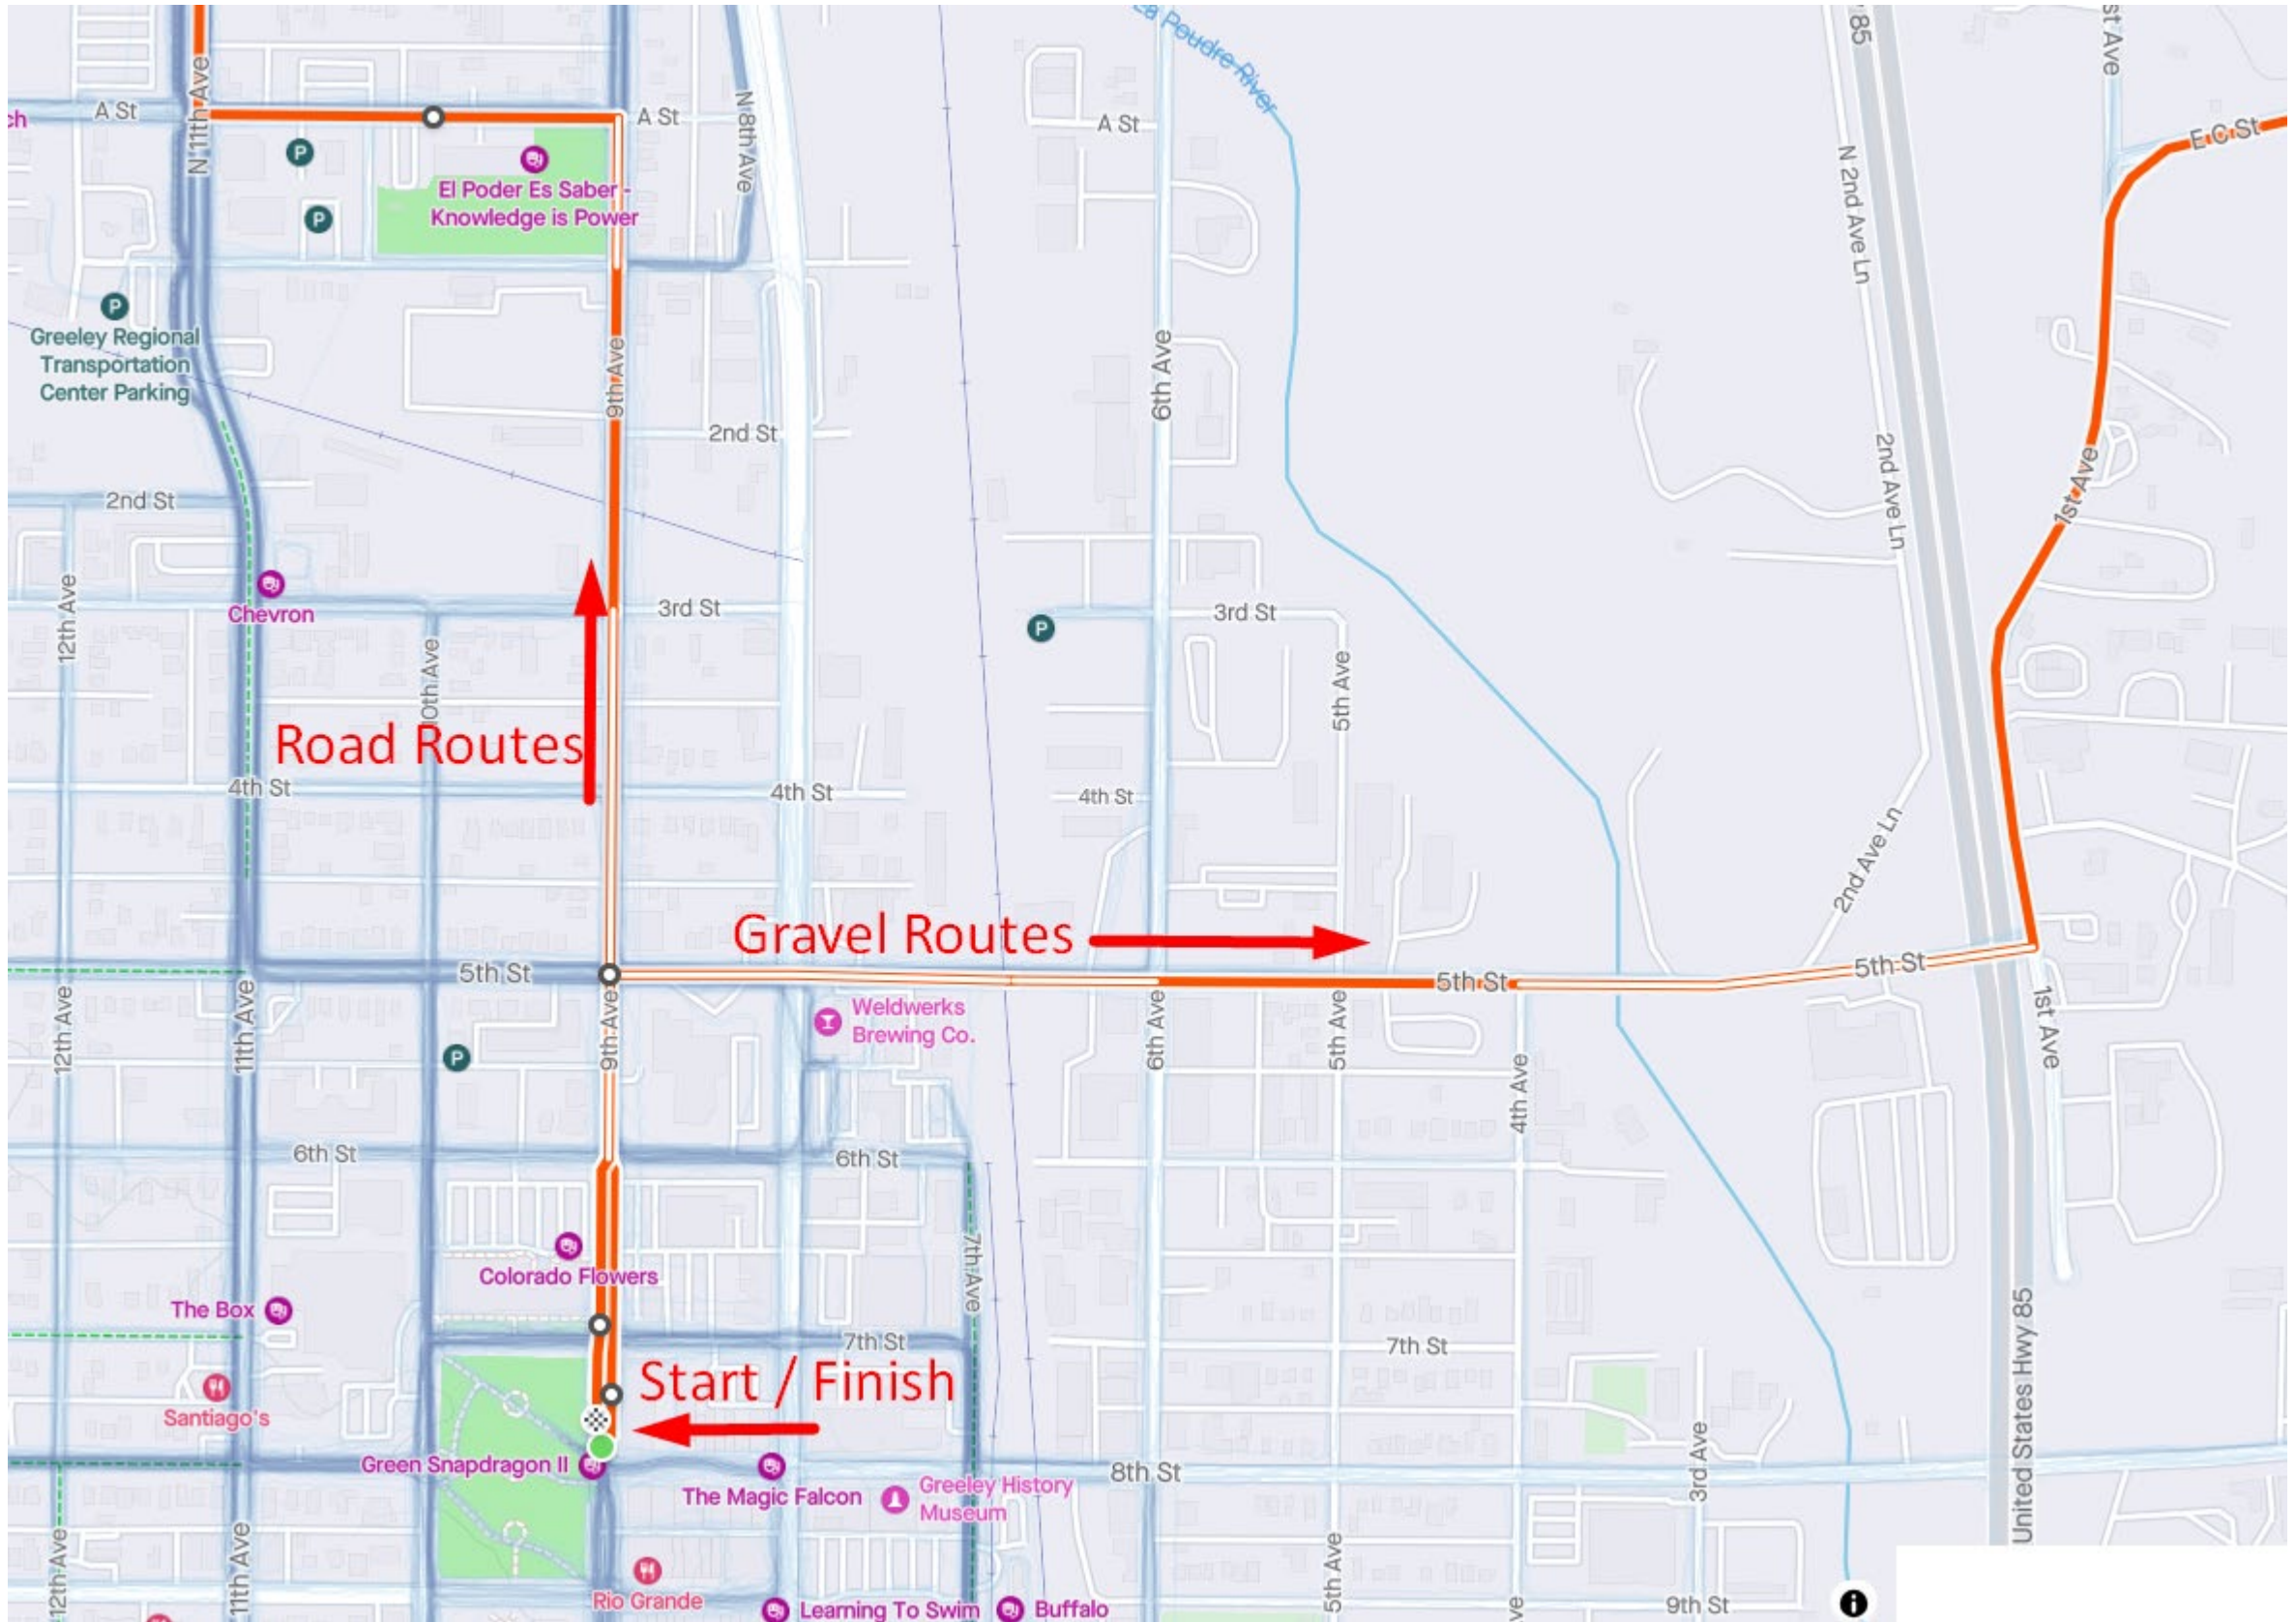

75 Mile Gravel –
East out of Greeley near
airport to Gill, North to
County Rd 76,
west to County Rd 49, north
to County Rd 96, back west on
County Rd 94 to County Rd
33, south to north of Pierce
and west on 90, south on
County Road 25. Then south
on 29 to O St, south jog to 71st
Ave to C St near Northridge
High School and back to
Poudre Trail on 59th. Finish at
Lincoln Park.

Start / Finish at Lincoln Park

All Gravel return –
South jog to 71st Ave to C St near Northridge High School and back to Poudre Trail on 59th along C St. Finish at Lincoln Park.