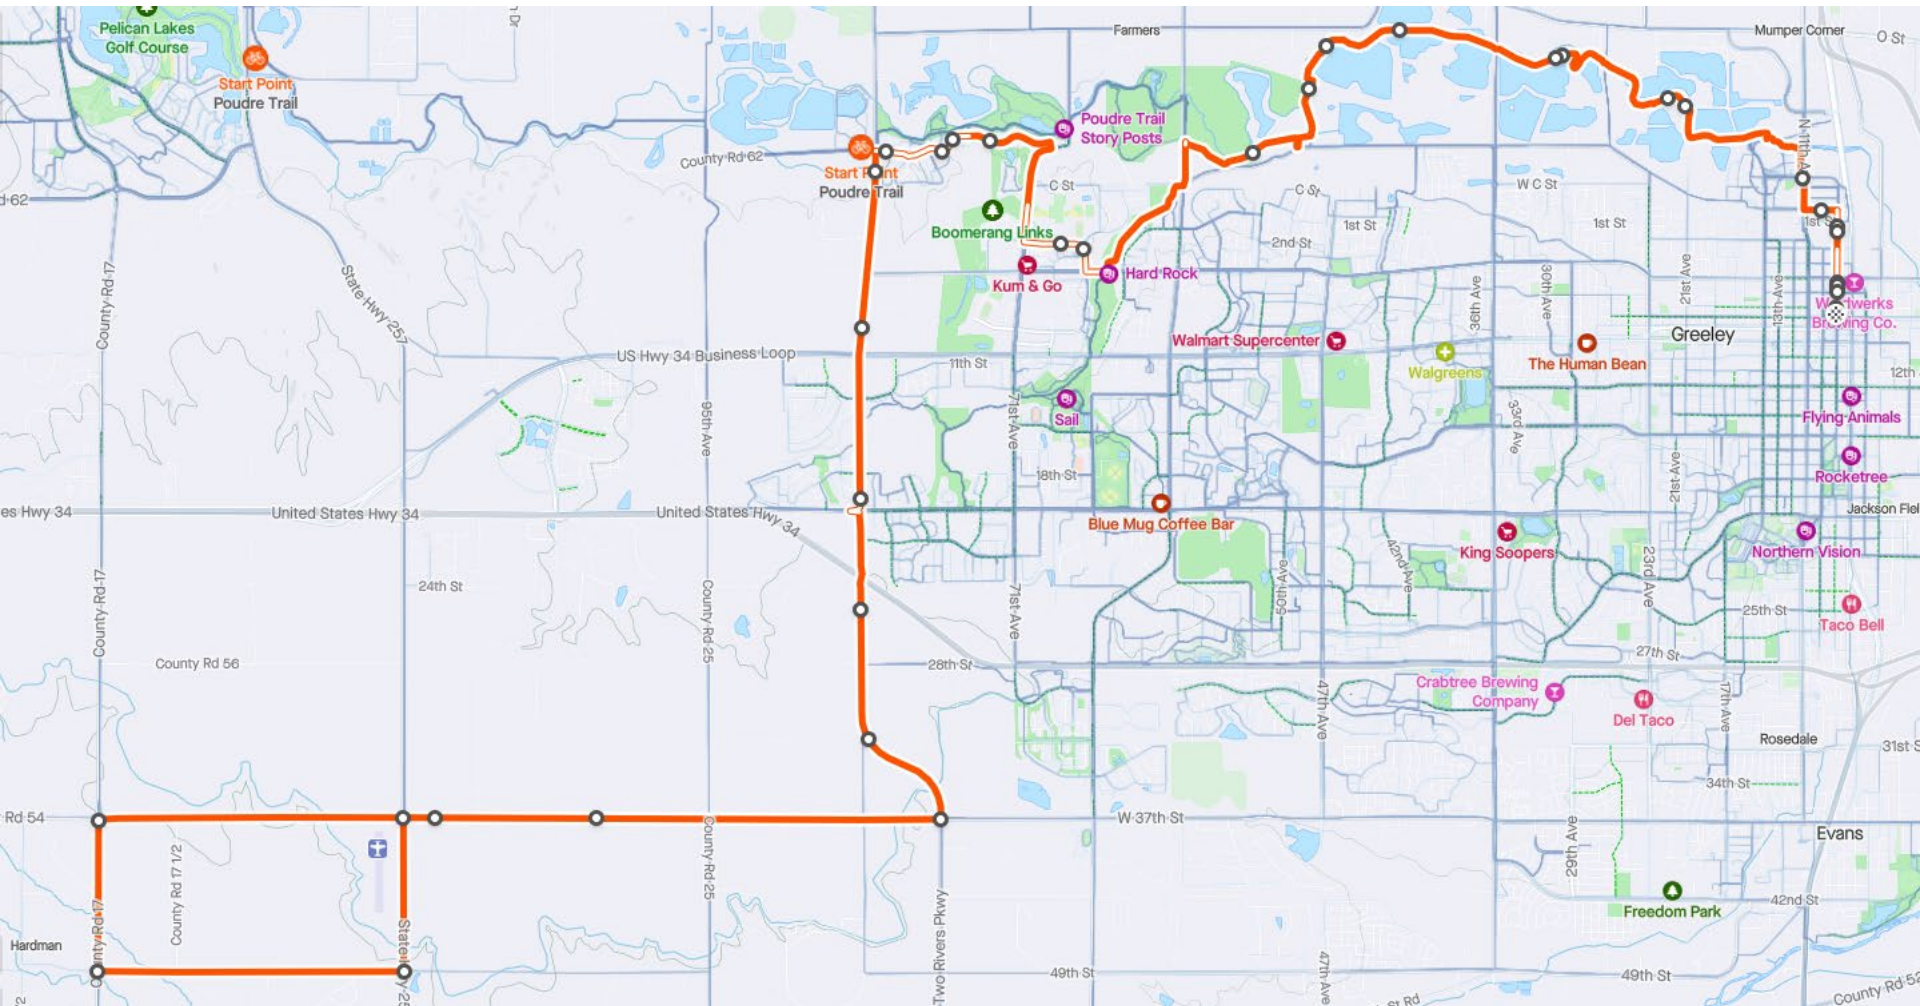

40 Mile Route Route–

Same start Route as 20 Mile Route, Down 83 after Poudre Learning Center
South to County Rd 54 to Hwy257, north on county road 17 and back.

Start / Finish at Lincoln Park